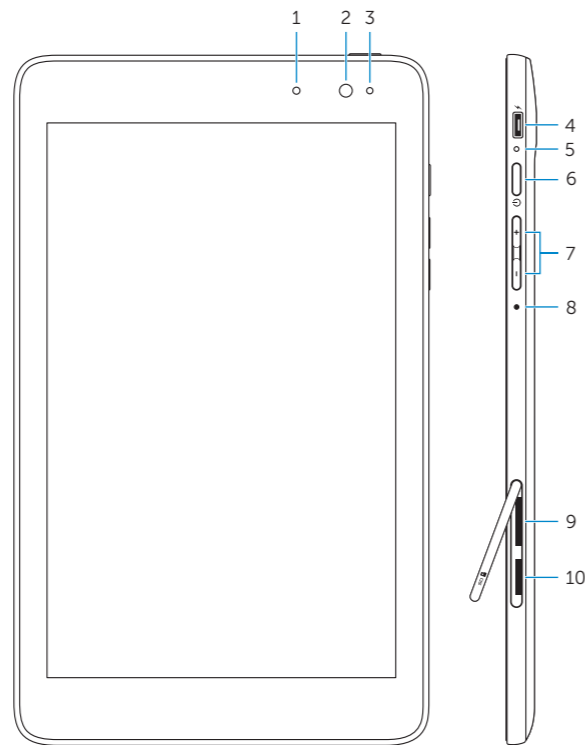

الميزات

1. Camera-status light
2. Front camera
3. Ambient-light sensor
4. Micro-USB port
5. Battery-charging light
6. Power button
7. Volume buttons (2)
8. Microphone

9. Micro-SIM card slot
10. MicroSD-card slot
11. Windows button
12. Headset port
13. Rear camera
14. Speaker
15. Service Tag label